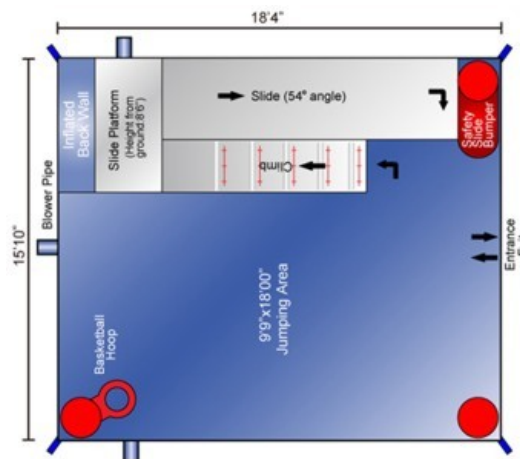

**Sports Bounce Combo**

Footprint (L x W x H): 18'4" x 15' 10" x 14' 6"  
Recommended ages: 3 to adult  
Participants per hour: approx. 80  
Electrical requirements: within 100' of a 20amp  
designated circuit

This combo unit offers up to four different activities for endless hours of fun. The unit features a large interior jumping area and a basketball hoop for group interaction. Conquer the climb and slip down the fast slide, sure to entertain even the most active child.