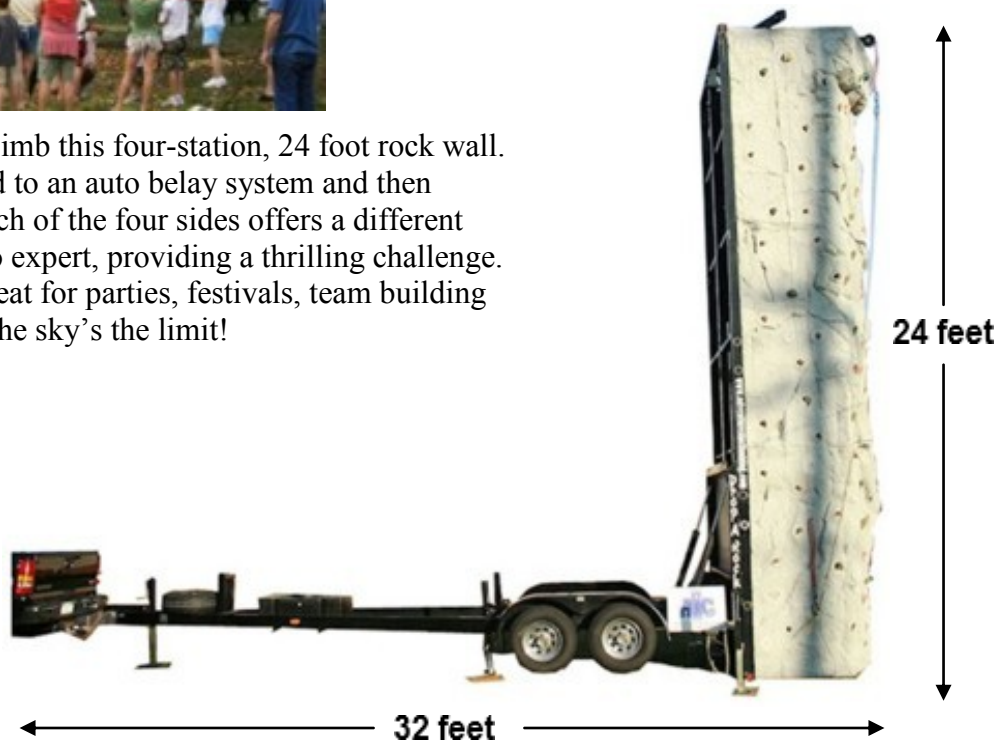

Rock Wall

- 24' climbing height
- Footprint (L x W x H): 12' x 32' x 24'
- Towing - Width 8'-3", height 9', overall length 28"
- Accommodates 4 climbers at the same time
- Suitable for all ages, 45 - 220 lbs
- Participants per hour: approx. 90
- The wall needs to be on a flat and level area
- Trailer and wall weight is 4,800 lbs
- Electrical requirements: none

Kids of all ages love to climb this four-station, 24 foot rock wall. Participants are harnessed to an auto belay system and then begin their adventure. Each of the four sides offers a different skill level, from novice to expert, providing a thrilling challenge. This interactive ride is great for parties, festivals, team building and events of all kinds. The sky's the limit!