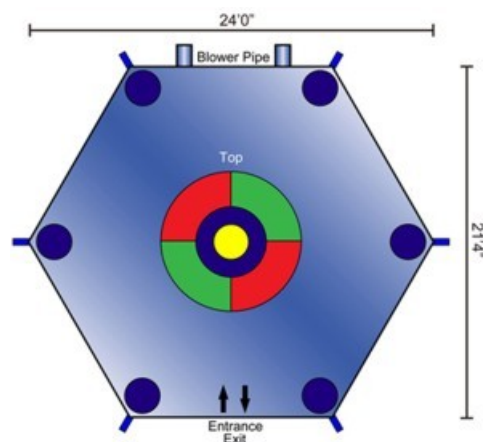

Rock N Joust

Footprint (L x W x H): 21' 4" x 24' 0" x 8' 10"

Recommended ages: 7 to adult

Participants per hour: approx. 50

Electrical requirements: within 100' of a 20amp
designated circuit

Weight: 260lbs.

Players enter the octagon and climb onto the raised pedestal for a jousting match. There is just enough room on top of the pedestal so that players will have to both rock and roll to maintain their balance. A contestant wins when he or she have defeated the opponent and claims the pedestal.