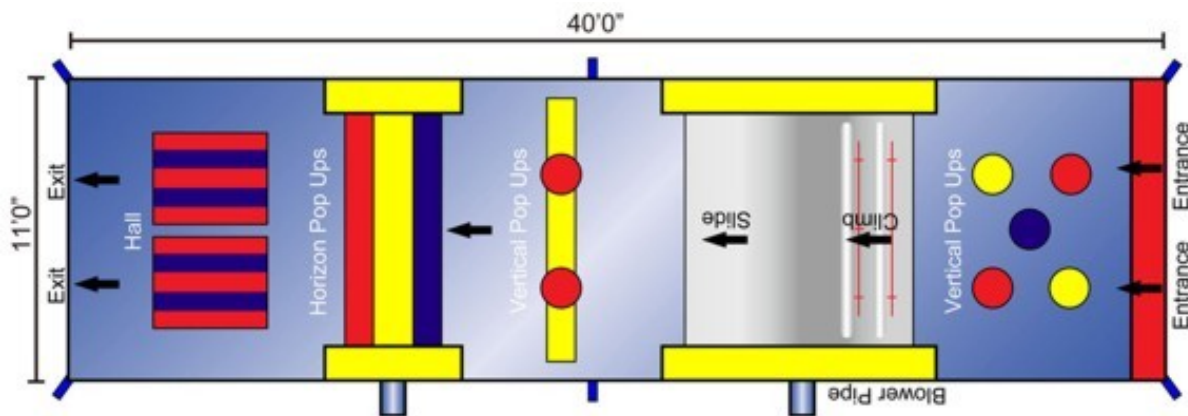

**40 ft Obstacle Course**

Footprint (L x W x H): 40' x 11' x 12'  
Recommended ages: 4 to adult  
Participants per hour: approx. 120  
Electrical requirements: within 100' of a 20amp designated circuit  
Weight: 387lbs.

This obstacle course offers 40 feet of challenging obstacle entertainment. This inflatable play structure takes participants on a larger journey through tunnels, around horizontal and vertical pop-ups, with plenty of climbing and descending along the way!